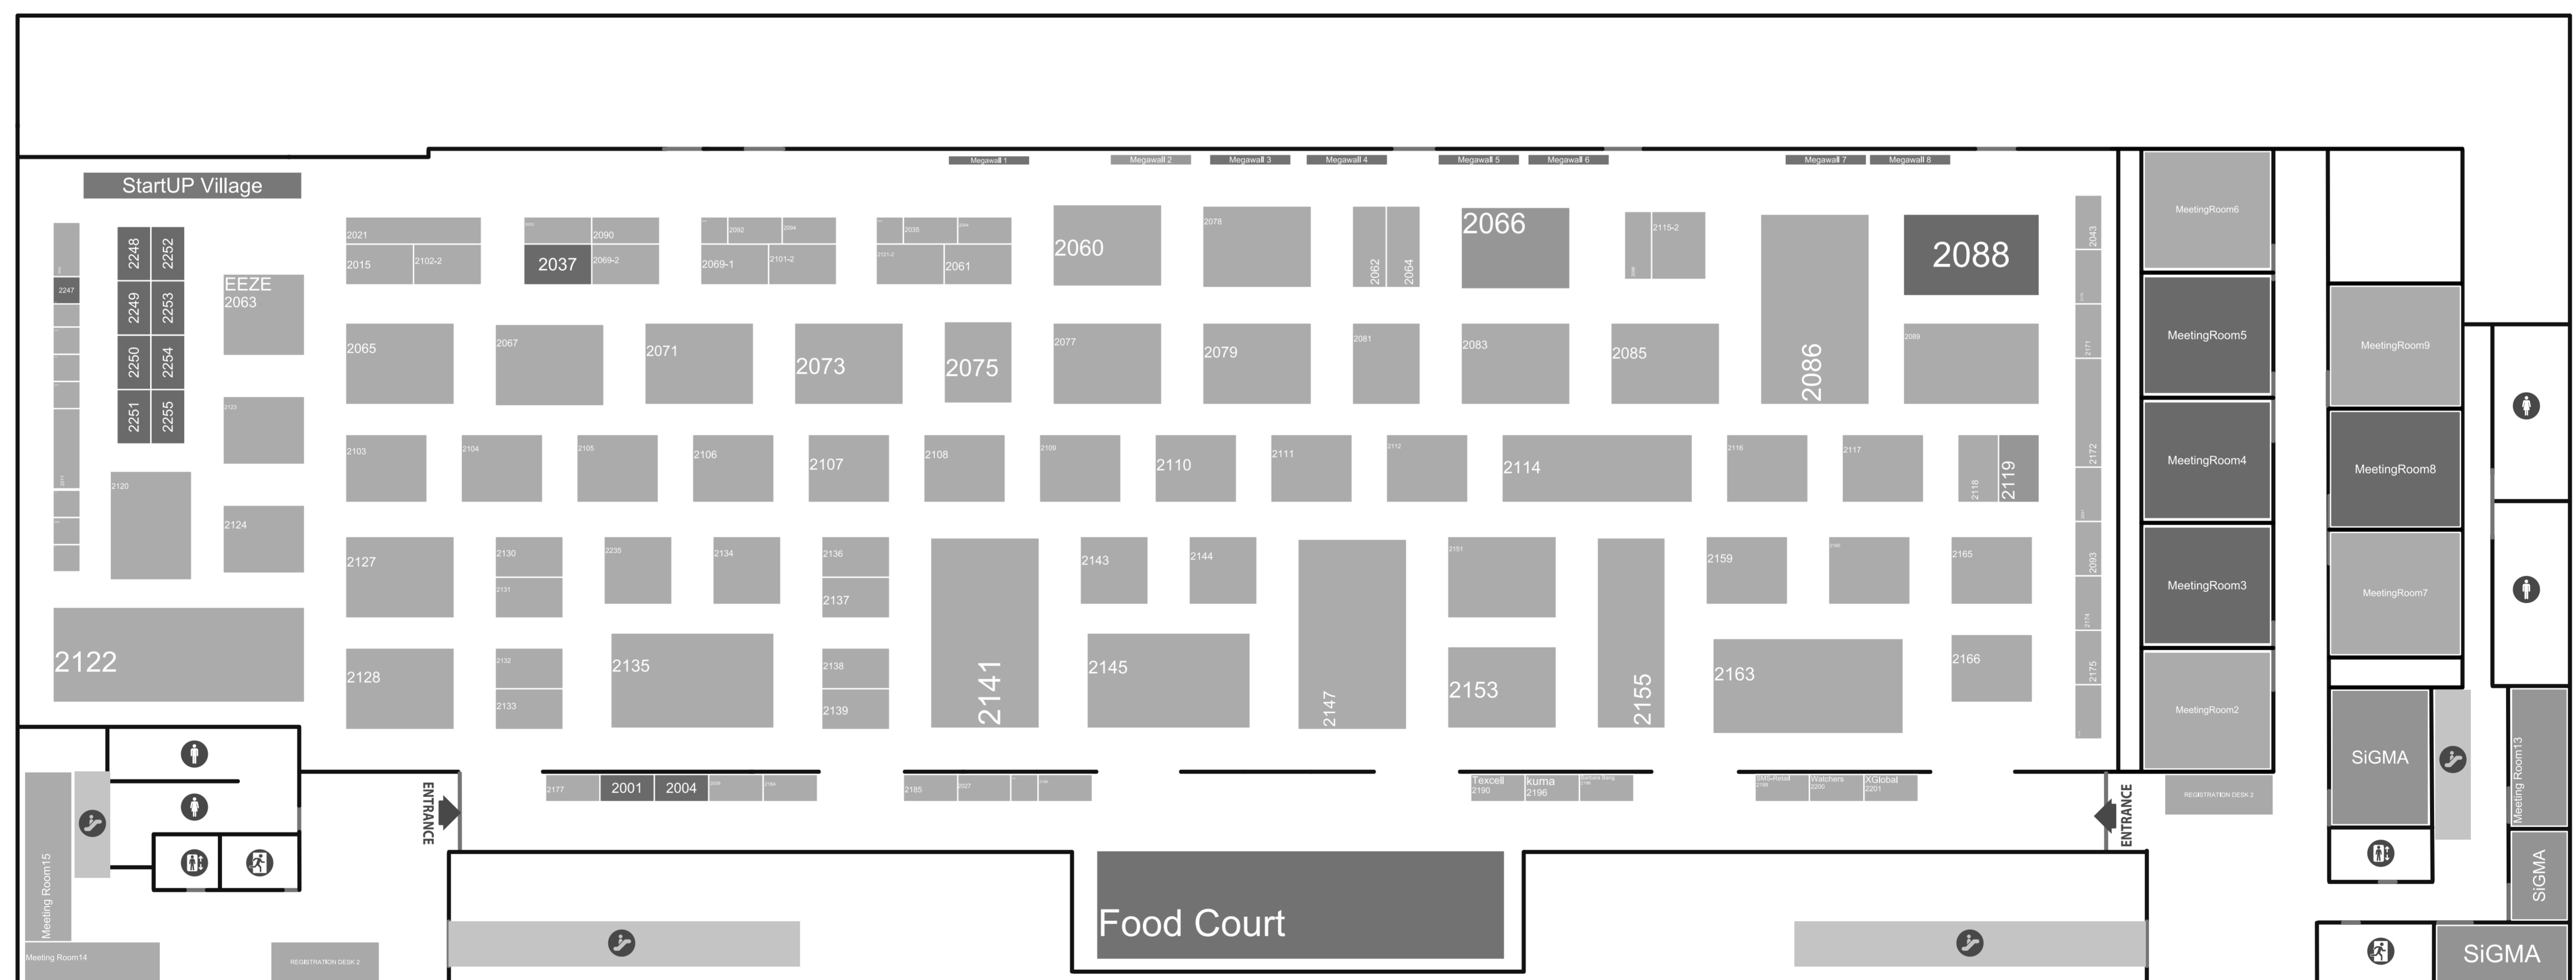

# Floor 1

# Floor 2

# SMX Convention Centre Manila

SIGMA Asia 2025, 03 - 04 June