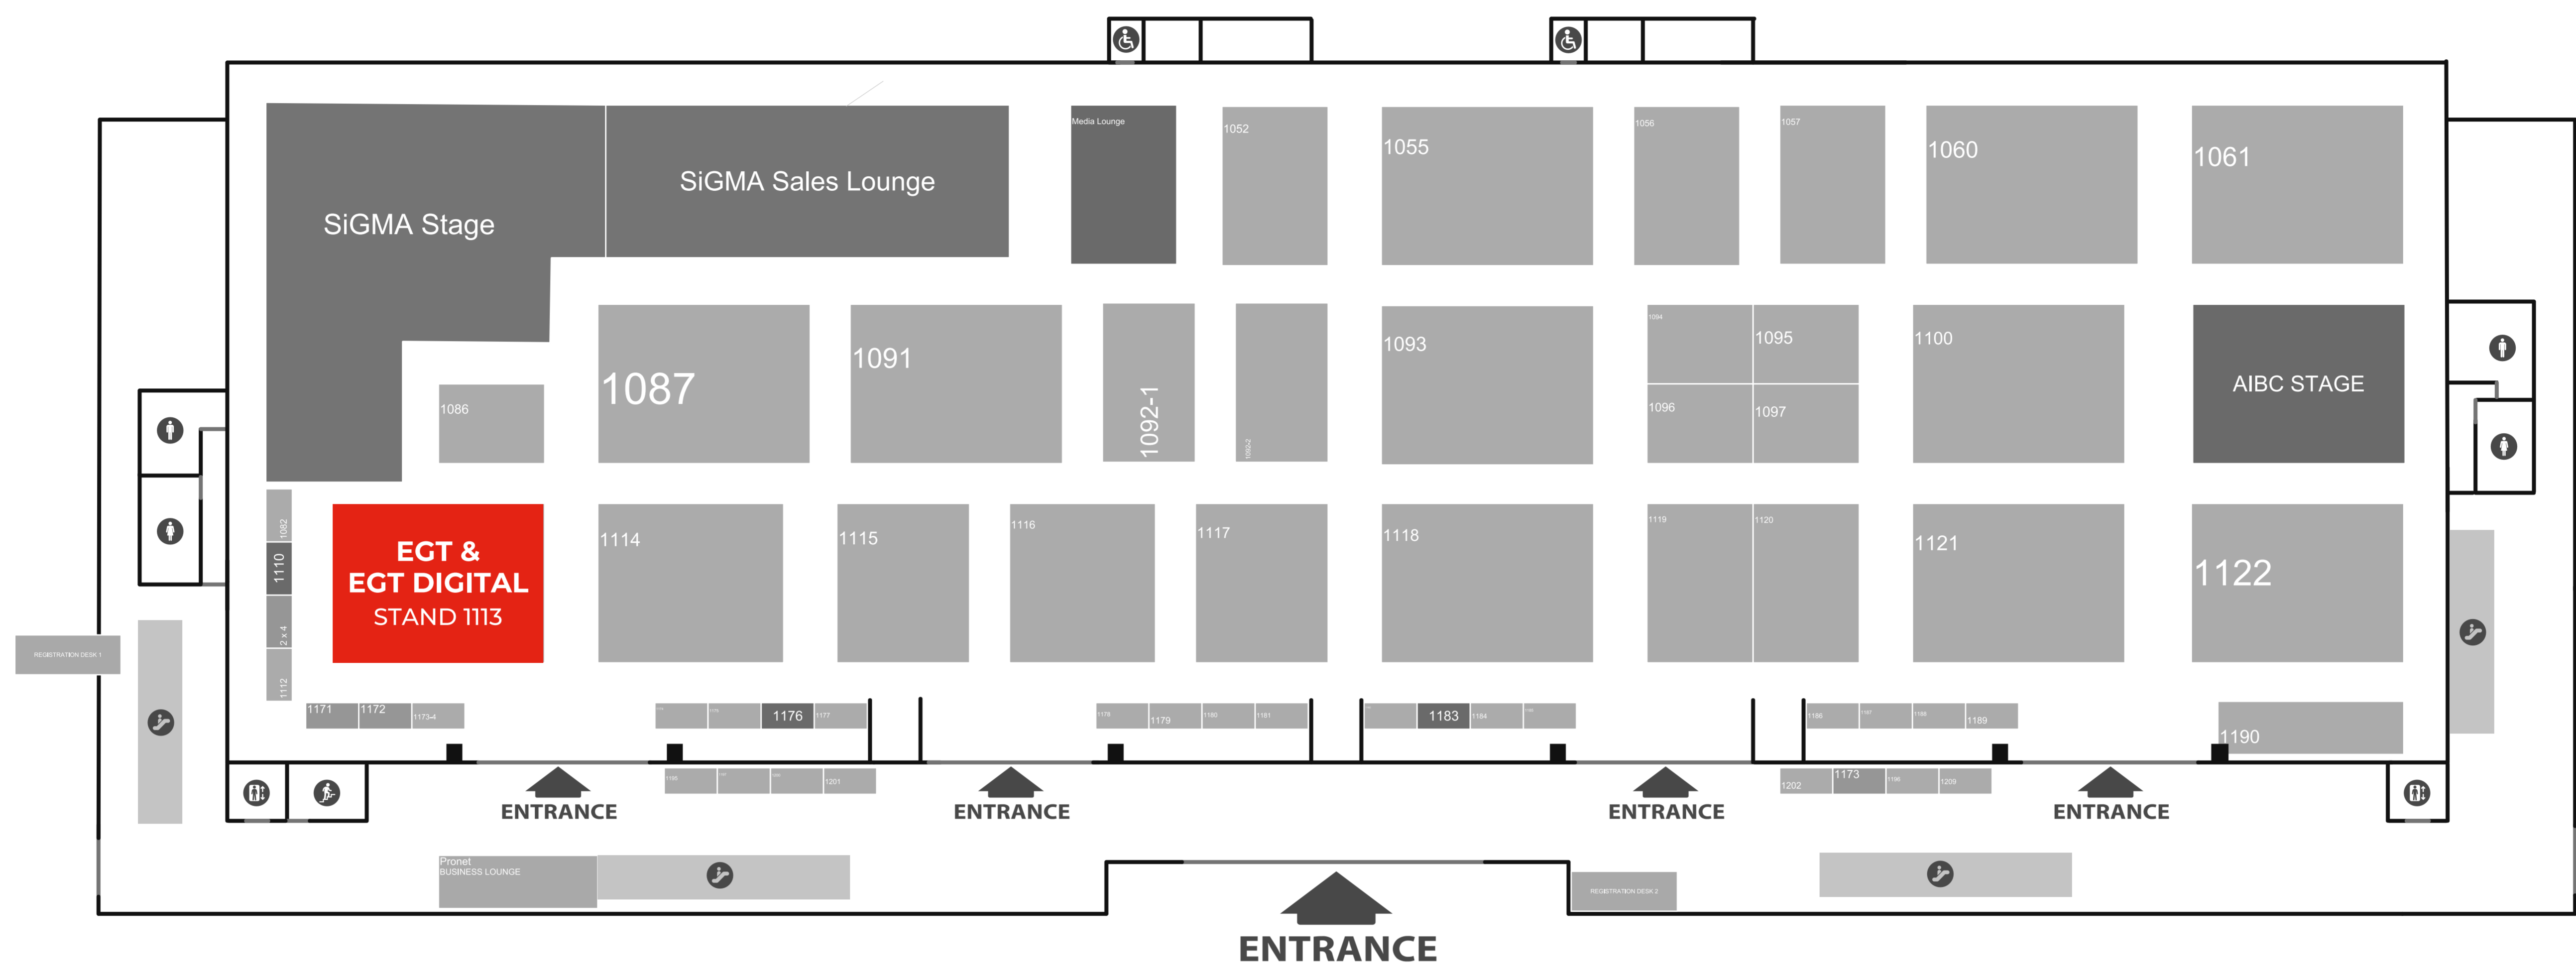

# Floor 1

# Floor 2

# SMX Convention Centre Manila

SIGMA Asia 2025, 03 - 04 June